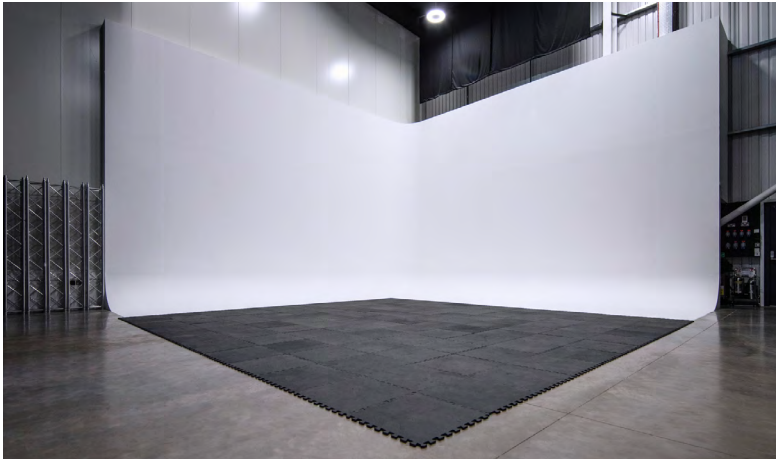

The Cove

9 metres by 8.7 metres and 6 metres high, the Cove has 32A 3-phase power at the ready. It has a 40kW load, but our studios have an additional 32A generator that can be used if extra power is needed.

When you hire The Cove, you have the entire studio space to yourself, and from the moment you walk in to the start of your shoot, our team are here to help.

The Wall

11 metres by 5.5 metres and 6 metres high, the biggest seamless real concrete wall in Europe. We've seen all kinds of crazy uses for this space, from an automotive backdrop, to a moody living room set, to a gym. Get creative and make use of this amazing space.

The Wall shares The Cove's 32A 3-phase power. We have plenty of breakout cables for you to use during your shoot.